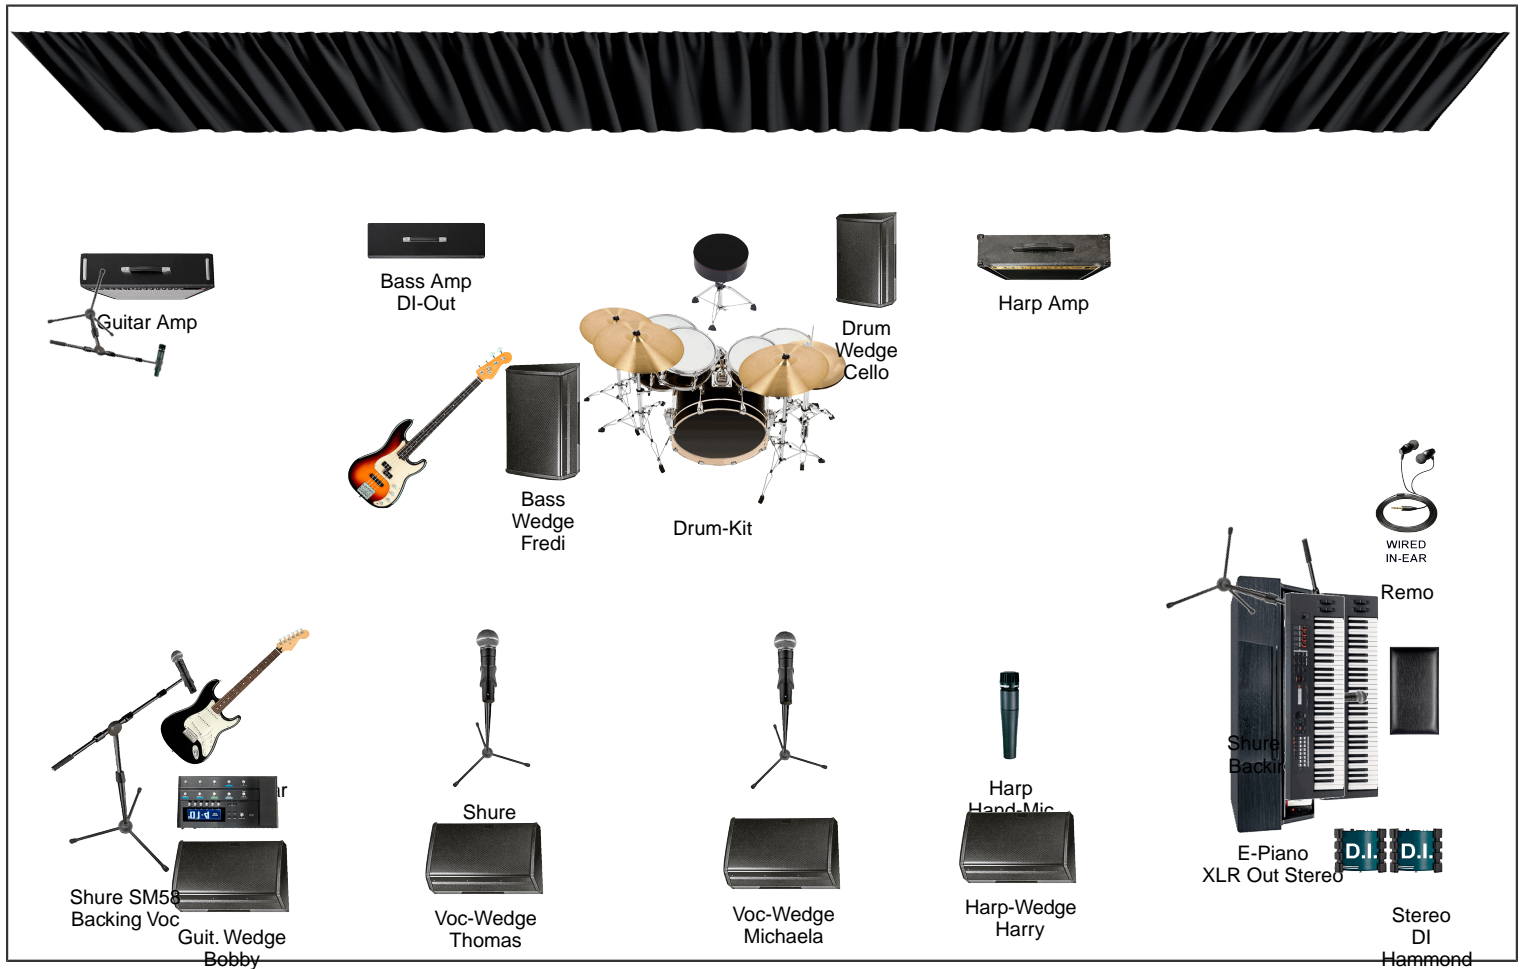

# Tears for Beers

- |   |               |    |                  |    |                   |
|---|---------------|----|------------------|----|-------------------|
| 1 | Bass Drum     | 8  | Overhead Right   | 15 | E-Piano Right     |
| 2 | Snare         | 9  | E-Bass           | 16 | Lead Mic Thomas   |
| 3 | Hi-Hat        | 10 | E-Guitar         | 17 | Lead Mic Michaela |
| 4 | High-Tom      | 11 | Harp             | 18 | Backing Voc Bobby |
| 5 | Mid-Tom       | 12 | Hammond DI Left  | 19 | Backing Voc Remo  |
| 6 | Floor-Tom     | 13 | Hammond DI Right |    |                   |
| 7 | Overhead Left | 14 | E-Piano Left     |    |                   |

XLR Out 1: Monitor Harry  
 XLR Out 2: Monitor Thomas  
 XLR Out 3: Monitor Michaela  
 XLR Out 4: Monitor Bobby  
 XLR Out 5: IEM Remo Left  
 XLR Out 6: IEM Remo Right  
 XLR Out 7: Monitor Fredi  
 XLR Out 8: Monitor Cello